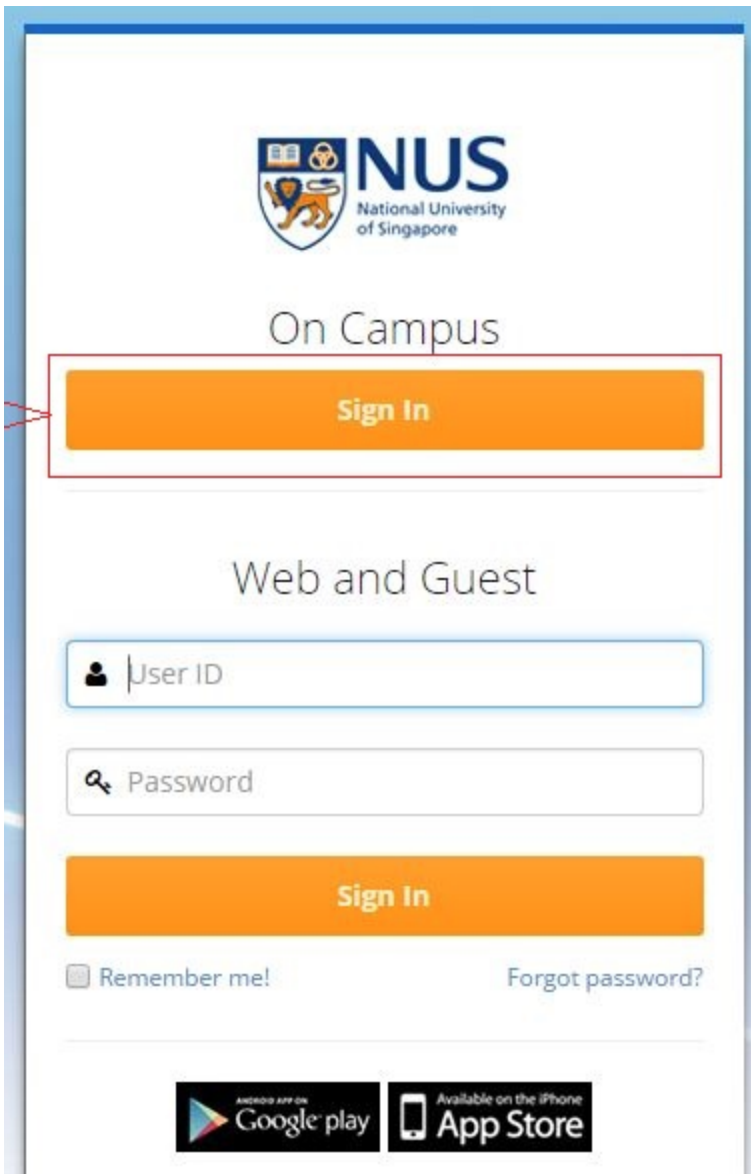

Log In

- On campus
- Off campus and Guests

On campus

1. Go to <https://ivle.nus.edu.sg/>.

2. Click  under On *Campus*.

3. You will now see [IVLE Student Workspace](#).

Off campus and Guests

1. Go to <https://ivle.nus.edu.sg/>.