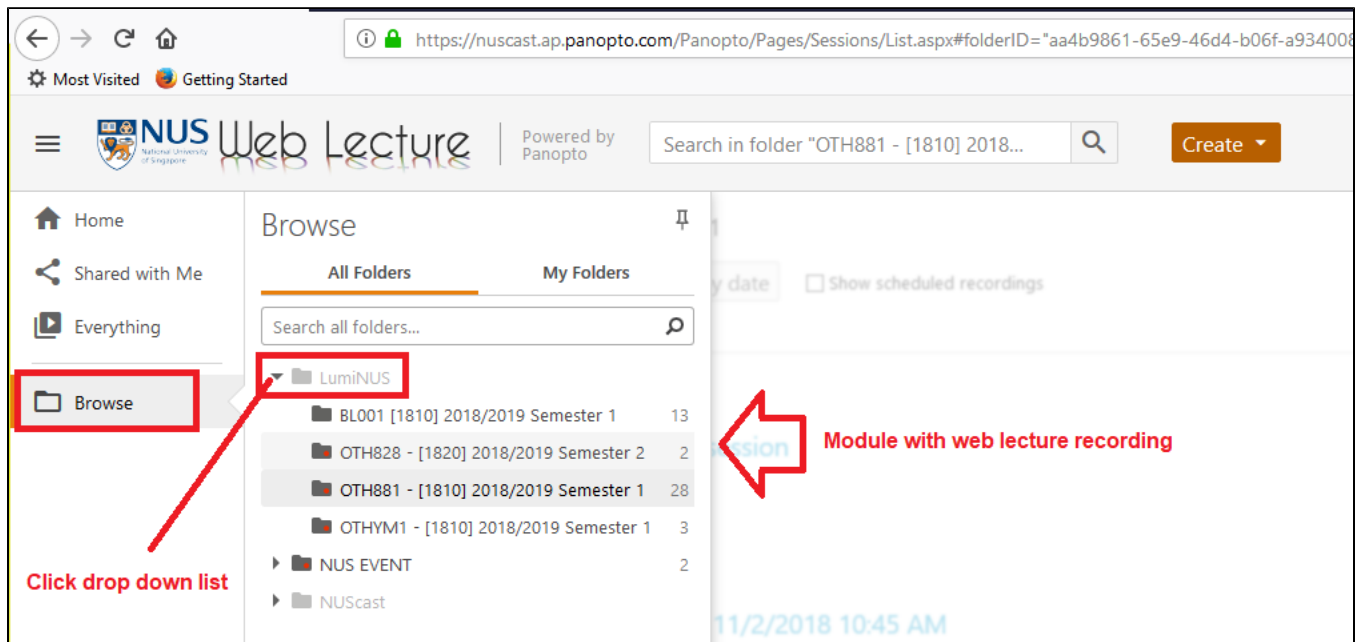

**Sign-in to NUS** for the first time accessing the portal

After login you will see your module lectures listed in folders on the left menu.

For more information