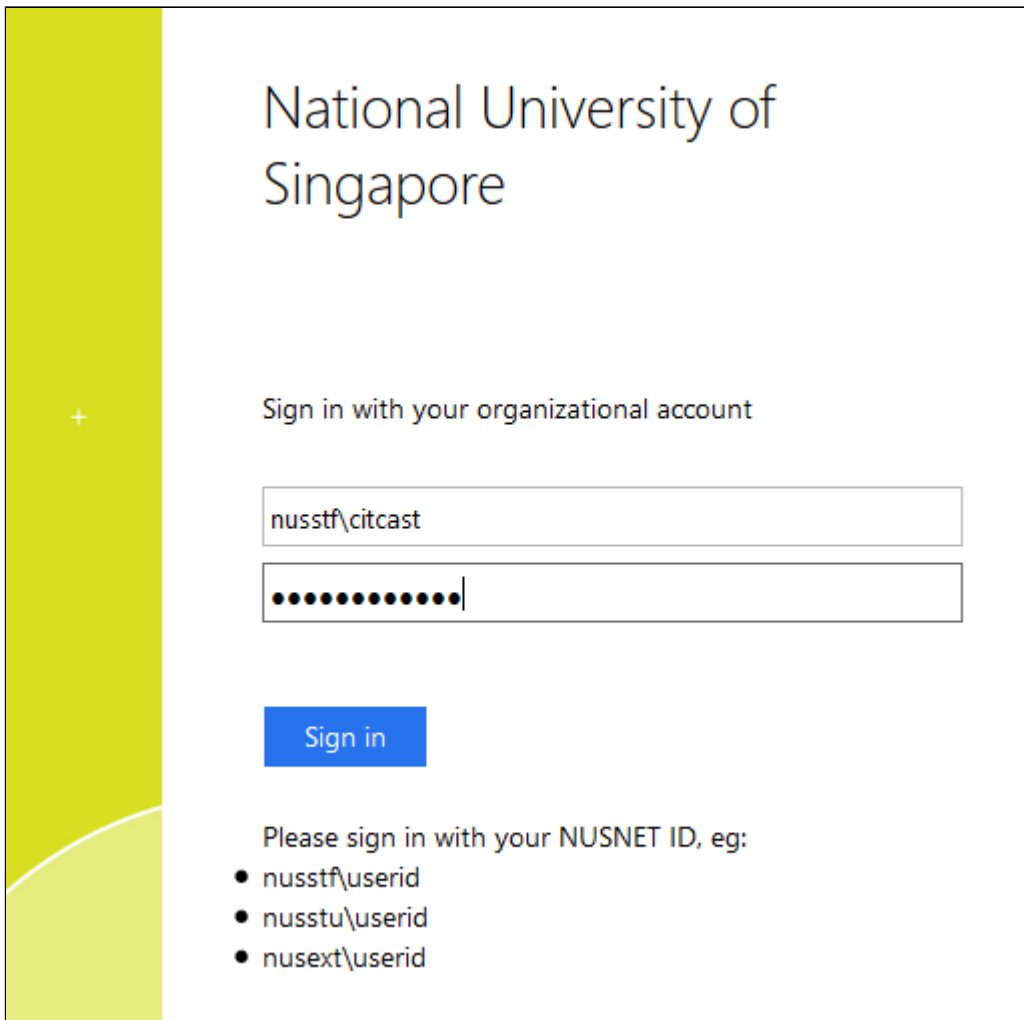

## Access via Desktop browser

For NUS staff and student : <https://nuscast.ap.panopto.com/>

Select **NUSNET** from the dropdown and click on **Sign in** if you are NUS staff or student

Select **Yale-NUS Canvas** from the dropdown and click on **Sign in** if you are Yale-NUS staff or student

**Sign-in to NUS** for the first time accessing the portal

After login you will see your module lectures listed in folders on the left menu.

For more information