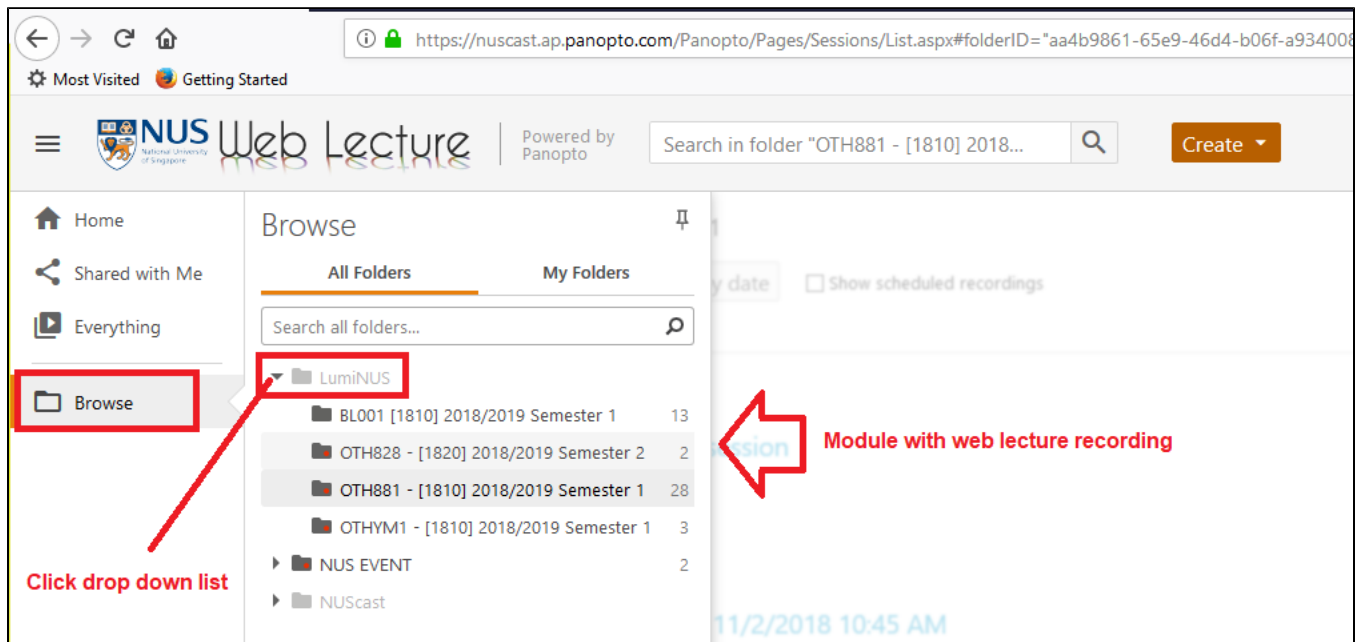

Select **NUSNET** from the dropdown and click on **Sign in** if you are NUS staff or student

Select **Yale-NUS Canvas** from the dropdown and click on **Sign in** if you are Yale-NUS staff or student

Sign-in to NUS for the first time accessing the portal

After login you will see your module lectures listed in folders on the left menu.

For more information