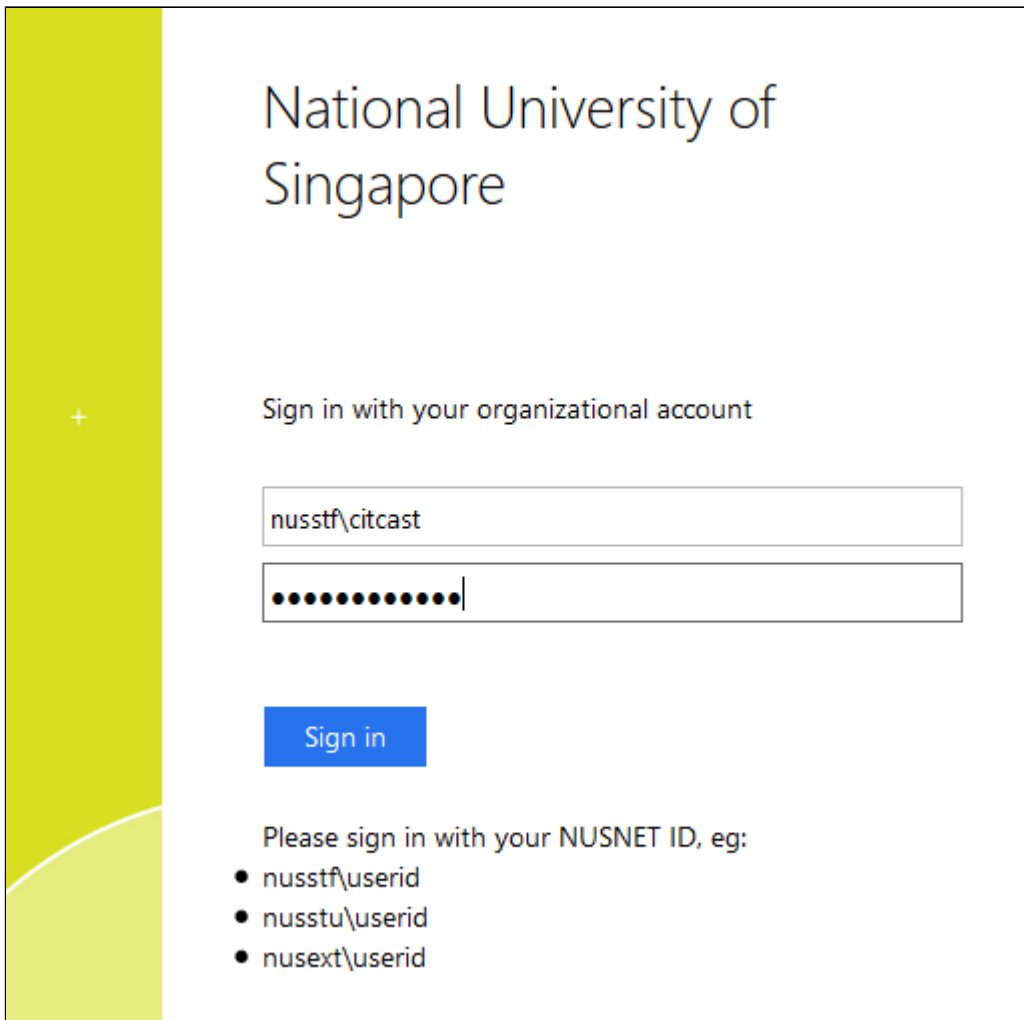

Login to Web Lecture portal

Beside, accessing web lecture via IVLE, you can now access via Web Lecture portal to watch your web lecture available in desktop

Access via Desktop browser

For NUS staff and student : <https://nuscast.ap.panopto.com/>

Select **NUSNET** from the dropdown and click on **Sign in** if you are NUS staff or student

Select **Yale-NUS Canvas** from the dropdown and click on **Sign in** if you are Yale-NUS staff or student

Sign-in to NUS for the first time accessing the portal